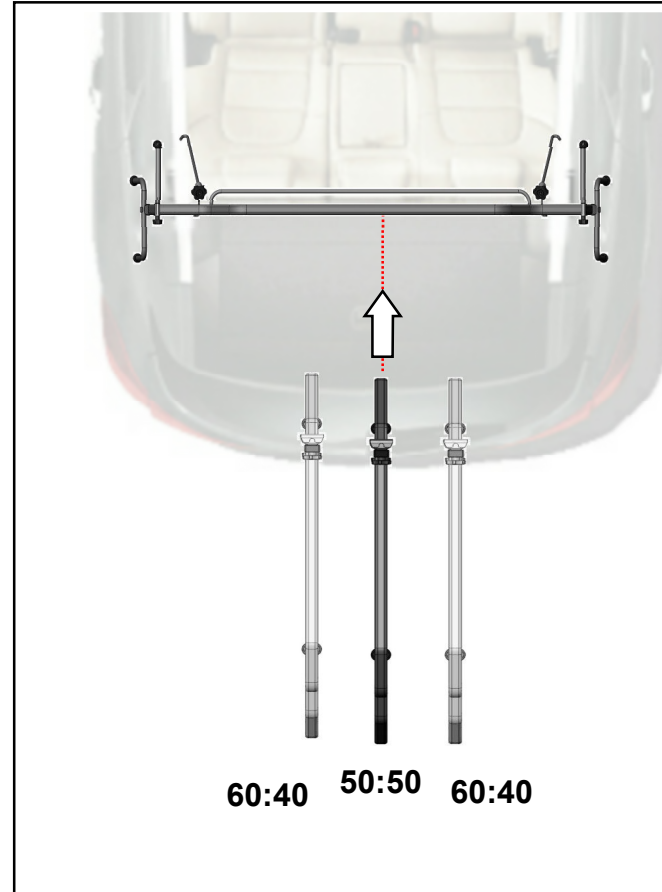

TRAVALL

The contents and parts shown in this fitting instruction is the property of TRAVALL therefore anything shown should not be used for any other manufacturing purposes, copied or replicated in anyway without written authorisation from ©TRAVALL.

TRAVALL UNITED KINGDOM
GOSFORTH ROAD,
DERBY,
DE24 8HU,
United Kingdom,
E: Info@travall.com
T: +44(0)1332387630

The Travall Difference

Lifetime Warranty • OEM Car Factory Supplier
100s of Applications • Manufacturer for Over 30 Years

PATENTS APPLIED FOR