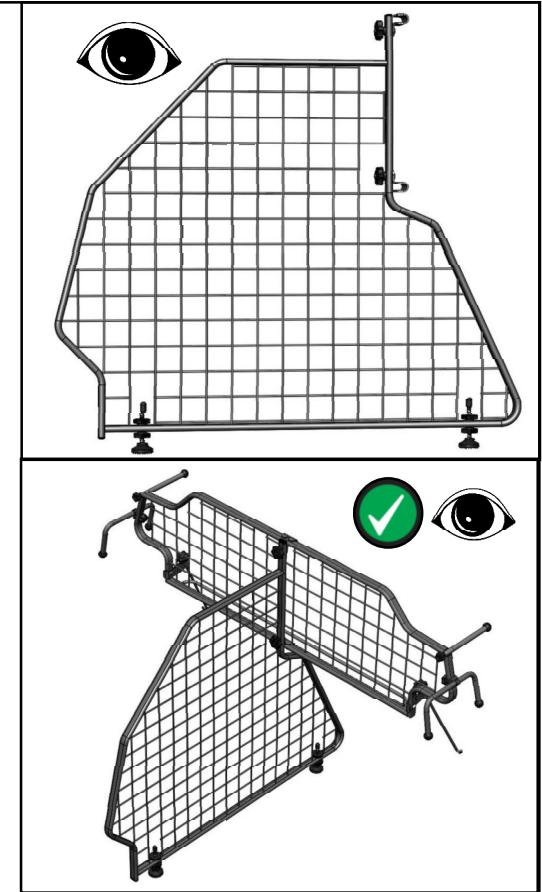

TDG 1473DLF

FITTING INSTRUCTION / INSTRUCTION DE MONTAGE / EINBAUANLEITUNG /
ISTRUZIONI PER L'USO / INSTRUCCIONES DE MONTAJE / MONTAGEHANDLEIDUNG

SKODA FABIA ESTATE (LOW FLOOR ONLY)

DOG GUARD / GRILLE PROTECTRICE POUR CHIEN / HUNDEGITTER /
RIPARO PER CANI / DEFENSA PARA PERROS / HONDEREK

(50:50)

(60:40)

TRAVALL

The contents and parts shown in this fitting instruction is the property of TRAVALL therefore anything shown should not be used for any other manufacturing purposes, copied or replicated in anyway without written authorisation from ©TRAVALL.