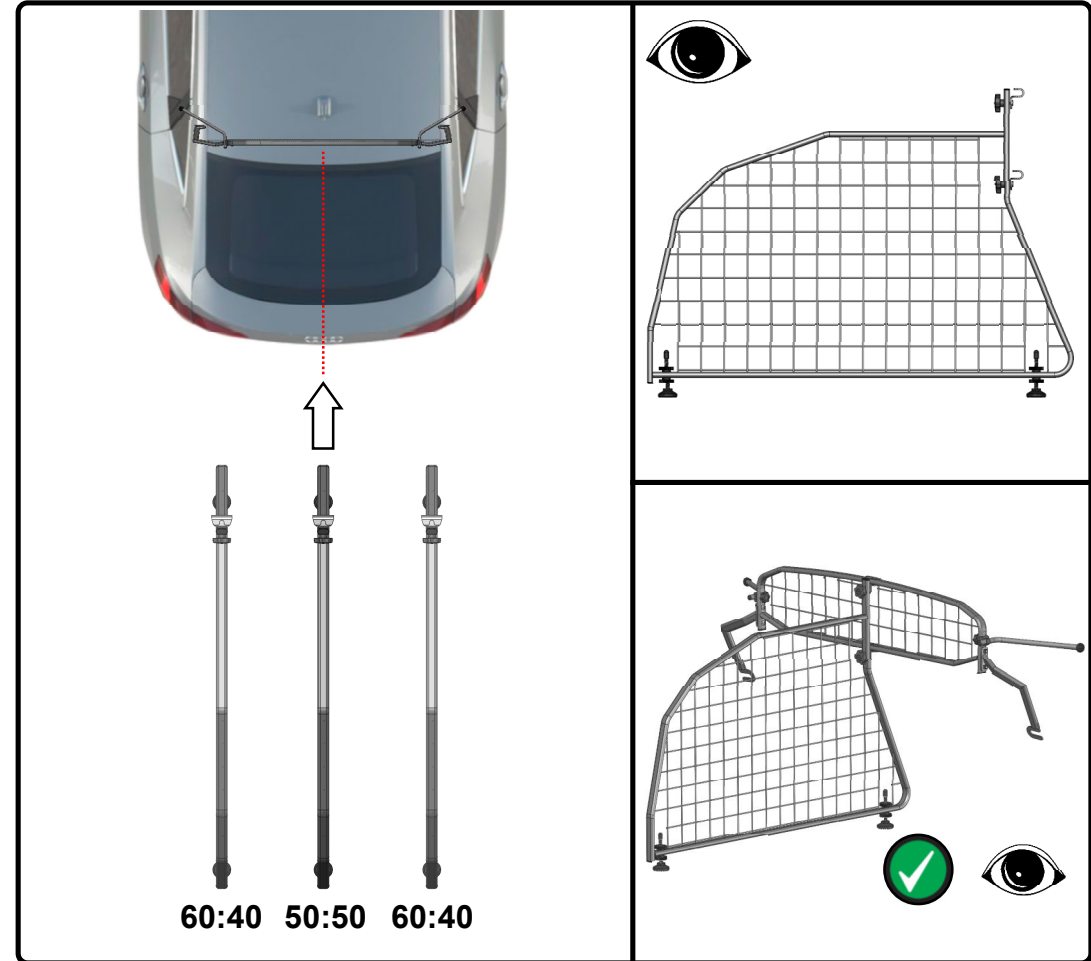

TRAVALL

The contents and parts shown in this fitting instruction is the property of TRAVALL therefore anything shown should not be used for any other manufacturing purposes, copied or replicated in anyway without written authorisation from ©TRAVALL.

TRAVALL UNITED KINGDOM
GOSFORTH ROAD,
DERBY,
DE24 8HU,
United Kingdom,
E: Info@travall.com
T: +44(0)1332387630

The Travall Difference

Lifetime Warranty • OEM Car Factory Supplier
100s of Applications • Manufacturer for Over 30 Years

PATENTS APPLIED FOR